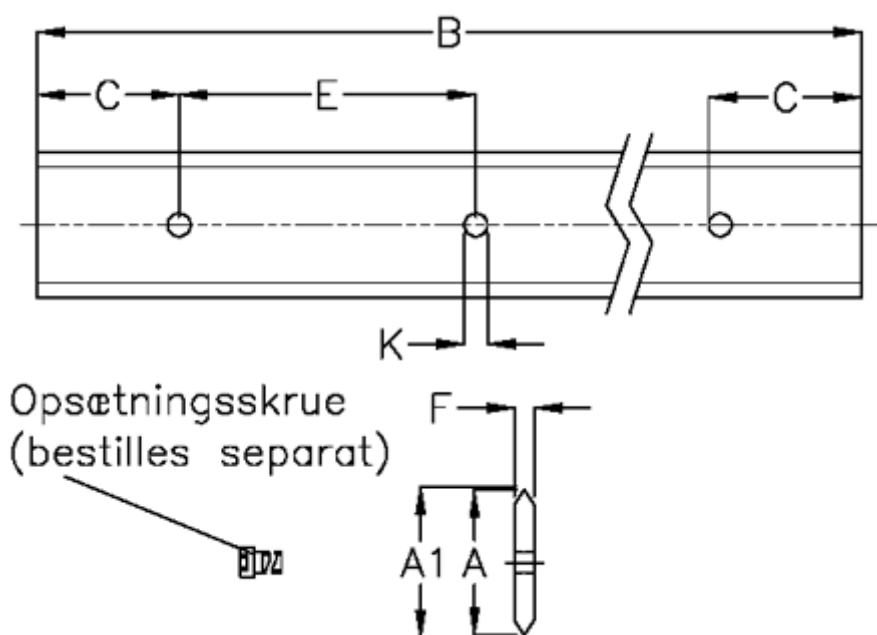

Data Sheet

Article number: 059121116

Description: Hepco SL2 spacer slide
SS MS 12-116

Measures

A	= 12	K	= 3.5
A1	= 12.55	Weight kg/1000	= 230
B	= 116		
C	= 13.0		
E	= 30		
F	= 3.0		
For bearing	= 13		
For screw	= M3x8		